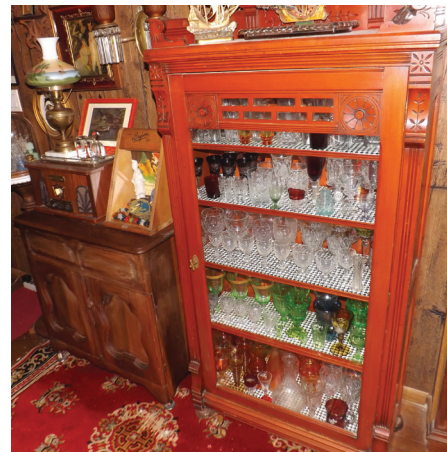

LAMPS: (2) Old metal table lamps w/ slag glass shades – Lamp w/ leaded glass shade – (2) table lamps w/ reverse painted shades – Imperial brass table lamp w/ green glass shade – (4) early 1900s metal floor lamps – Pair crystal mushroom shaped table lamps w/ prisms – Dutch Boy Girl table lamp – Cast-iron stagecoach lamp – Lady statue lamp – Pair Oriental figure table lamps – Rooster figure table lamp – Other figural table lamps – etc.

TERMS ON CHATTELS: Driver's license or State ID required to register for bidder number. Cash, Check, Debit Card, Visa, or Master Card accepted. 4% buyer's premium on all sales; 4% waived for cash or check. Information is believed to be accurate but not guaranteed.

NOTE: Koala Kruiser Parking Shuttle from Our Savior Lutheran Church located at 1605 Center Rd., Hinckley, OH. Southeast intersection of RT 303 & RT 94. Too and from auction site starting at 8:30 AM.

AUCTION BY ORDER OF: Bruce C. Fisher, Trustee for Robert J. Fisher Revocable Trust

AUCTIONEERS/REALTORS: Call or text Gene Kiko, CAI, 330-495-0041 or Bill Gill, 330-418-8727

330.455.9357 • kikoauctions.com